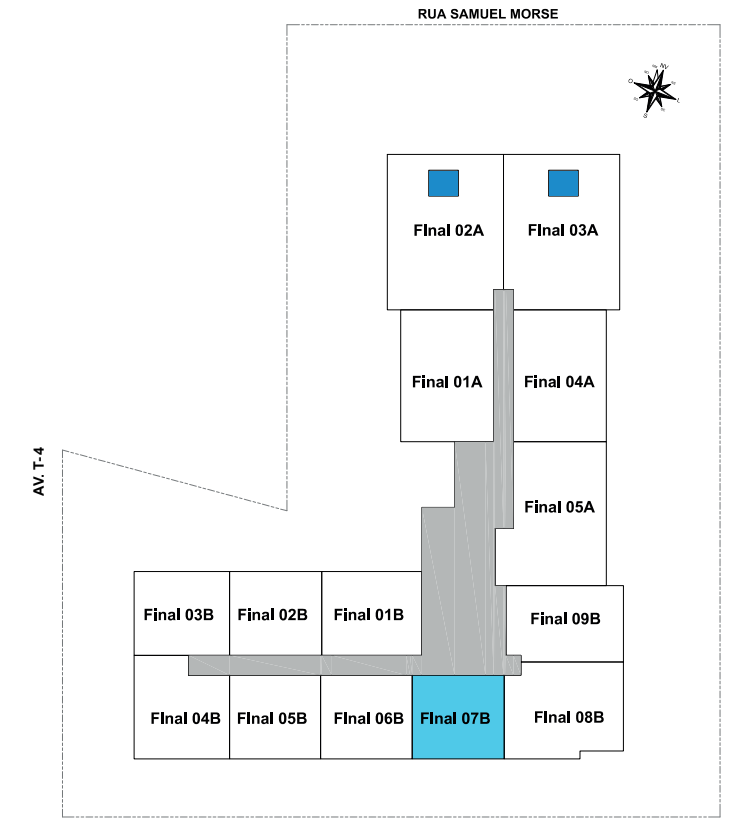

PENTHOUSE 09				PENTHOUSE 10			
PENTHOUSE 08				PENTHOUSE 07			
PENTHOUSE 05				PENTHOUSE 06			
PENTHOUSE 04				PENTHOUSE 03			
PENTHOUSE 02				PENTHOUSE 01			
PENTHOUSE 01				PENTHOUSE 00			

LAZER
GARAGEM 01
TÉRREO
SUBSOLO 01
SUBSOLO 02